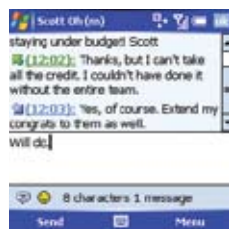

Your choice of email
Set up centralized access to up to six business and personal email accounts